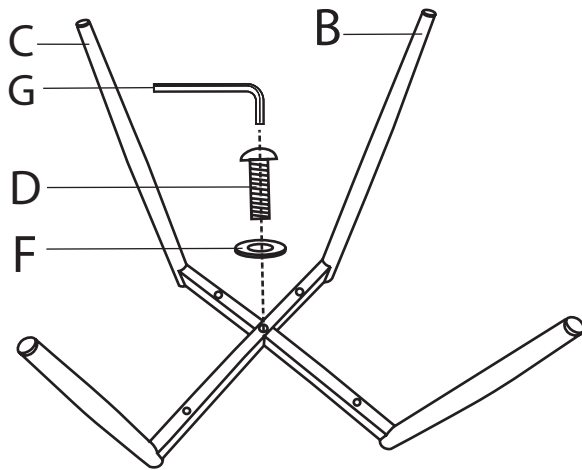

# Duke Dining Chair

Part # DC-DUKZ XX+XX

16-1207

**PARTS**

A

B

C

x1  
(M6x30)

D

x4  
(M6x45)

E

x5

F

G

**1**

**2**

**3**

Do not over tighten.  
Do not use power tools to assemble.