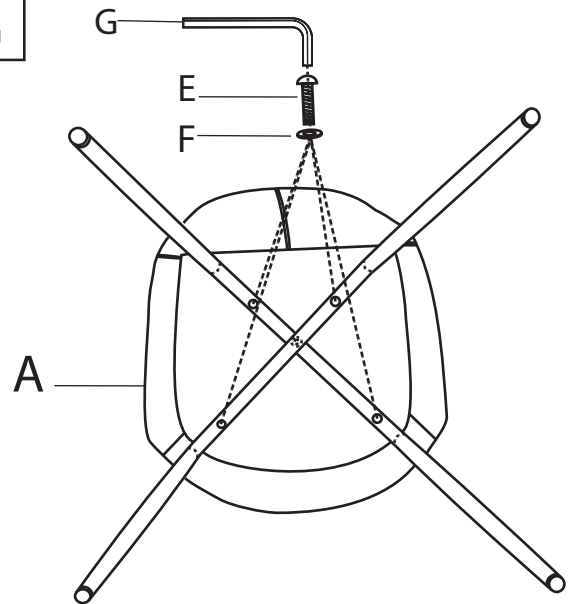

# Duke Dining Chair

Part # DC-DUKZ XX+XX

16-1207

**PARTS**

A

B

C

x1  
(M6x30)

D

x4  
(M6x45)

E

x5

F

G

**1**

**2**

**3**

Do not over tighten.  
Do not use power tools to assemble.